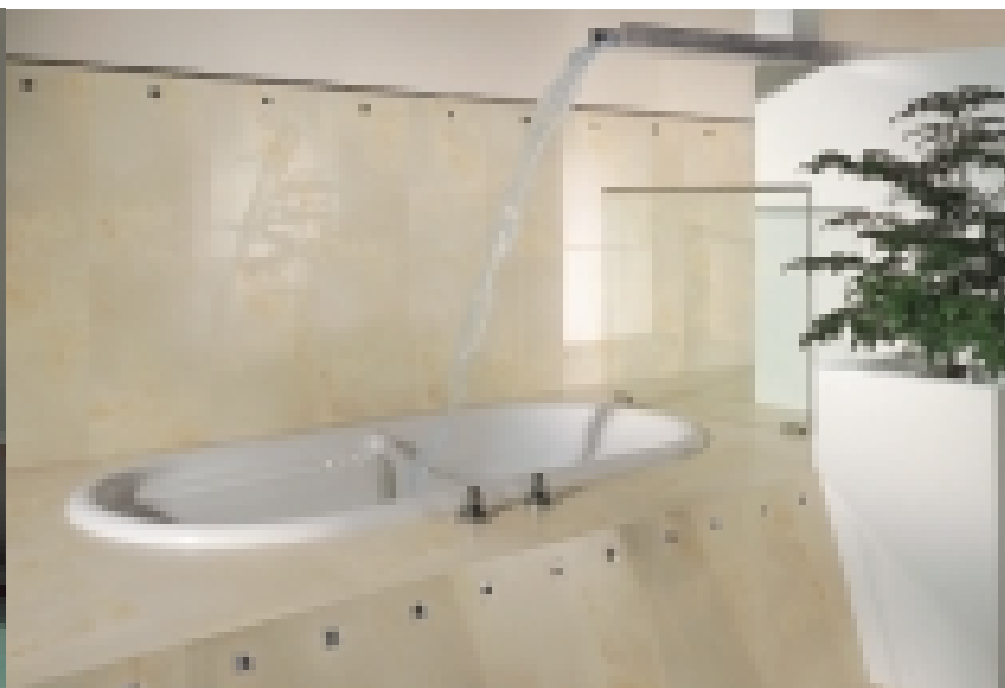

Ambra/Onice

Quarzo/Giada

Opale

Pezzi speciali - Trims - Pièces spéciales - Formstücke

Battiscopa Madreperla  
 512365  
 8x32 • 3,1x12,6

Battiscopa Agata  
 512362  
 8x32 • 3,1x12,6

Pay special attention when laying "I Gioielli di REX";  
 like marble slabs, this is rectified material so the tiles have no spacers.  
 For better aesthetic results, we suggest you use coloured grouting matching the background colours.